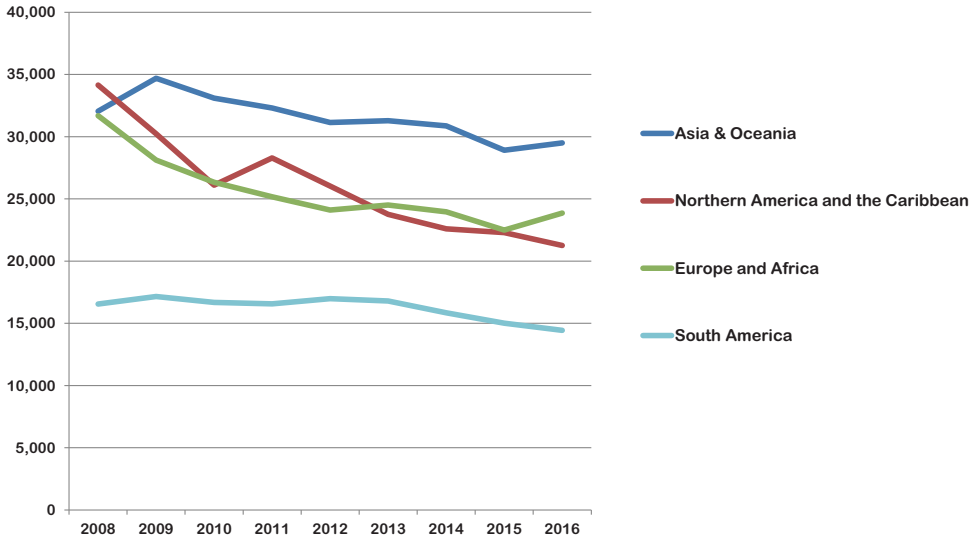

ISBC REGIONAL THOROUGHBRED FOAL REGISTRATIONS 2008 - 2016

ISBC REGIONAL FOAL REGISTRATIONS 2016

2008 - 2016 WORLDWIDE THOROUGHBRED FOAL PRODUCTION