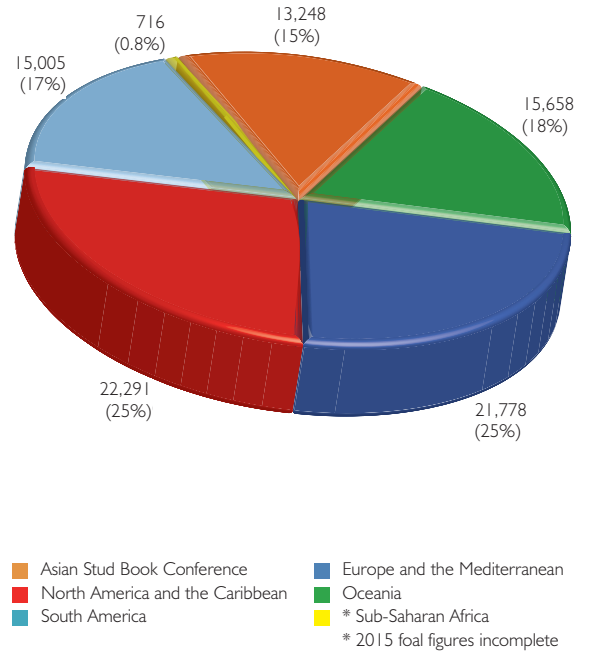

2008 – 2015 WORLDWIDE THOROUGHBRED FOAL PRODUCTION

2015 THOROUGHBRED FOAL CROP BY REGION

REGIONAL THOROUGHBRED FOAL REGISTRATIONS 2008-2015