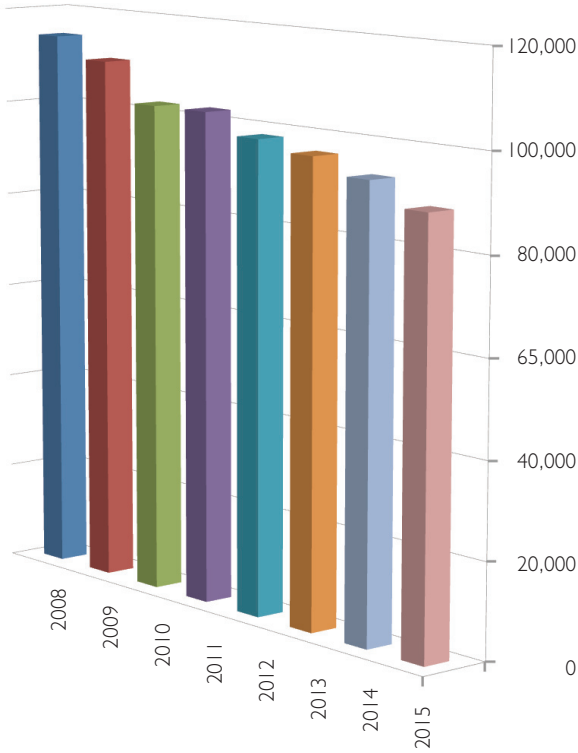

2008 – 2015 WORLDWIDE THOROUGHBRED FOAL PRODUCTION

2015 THOROUGHBRED FOAL CROP BY REGION

REGIONAL THOROUGHBRED FOAL REGISTRATIONS 2008-2015